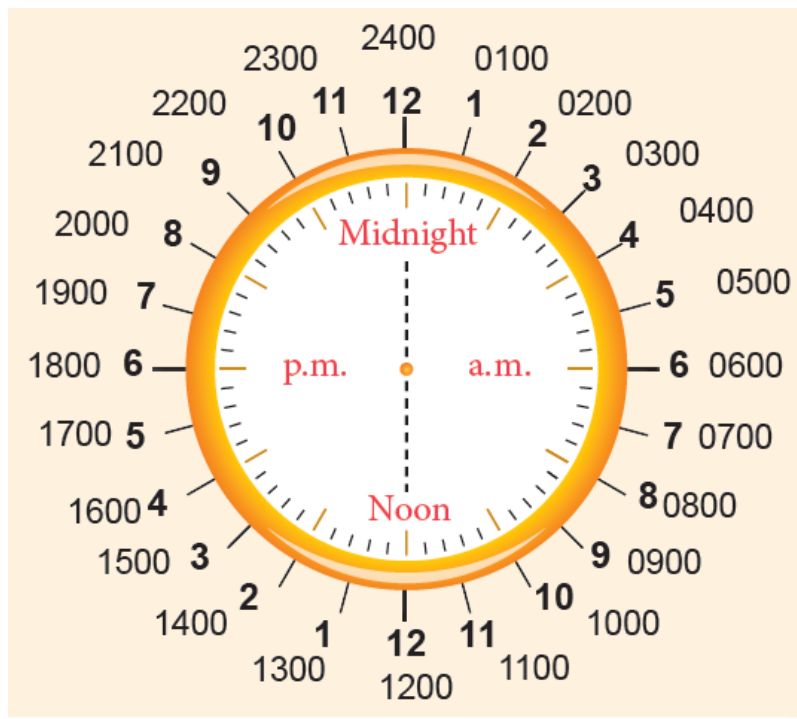

Quick Assessment

Page no- 194

Complete the following table.

12-Hour Time	24-Hour Time	12-Hour Time	24-Hour Time
12:01 midnight	0001 hours	12:00 noon	1200 hours
1:00 a.m.	0100 hours	1:00 p.m.	1300 hours
2:00 a.m.	0200 hours	2:00 pm	1400 hours
3:00 a.m.	0300 hours	3:00 pm	1500 hours
4:00 am	0400 hours	4:00 pm	1600 hours
5:00 a.m.	0500 hours	5:00 p.m.	1700 hours
6:00 a.m.	0600 hours	6:00 pm	1800 hours
7:00 a.m.	0700 hours	7:00 p.m.	1900 hours
8:00 am	0800 hours	8:00 p.m.	2000 hours
9:00 a.m.	0900 hours	9:00 p.m.	2100 hours
10:00 a.m.	1000 hours	10:00 pm	2200 hours
11:00 am	1100 hours	11:00 pm	2300 hours
		12 midnight	2400 hours

Self Practice-14C, 14D and 14E are omitted